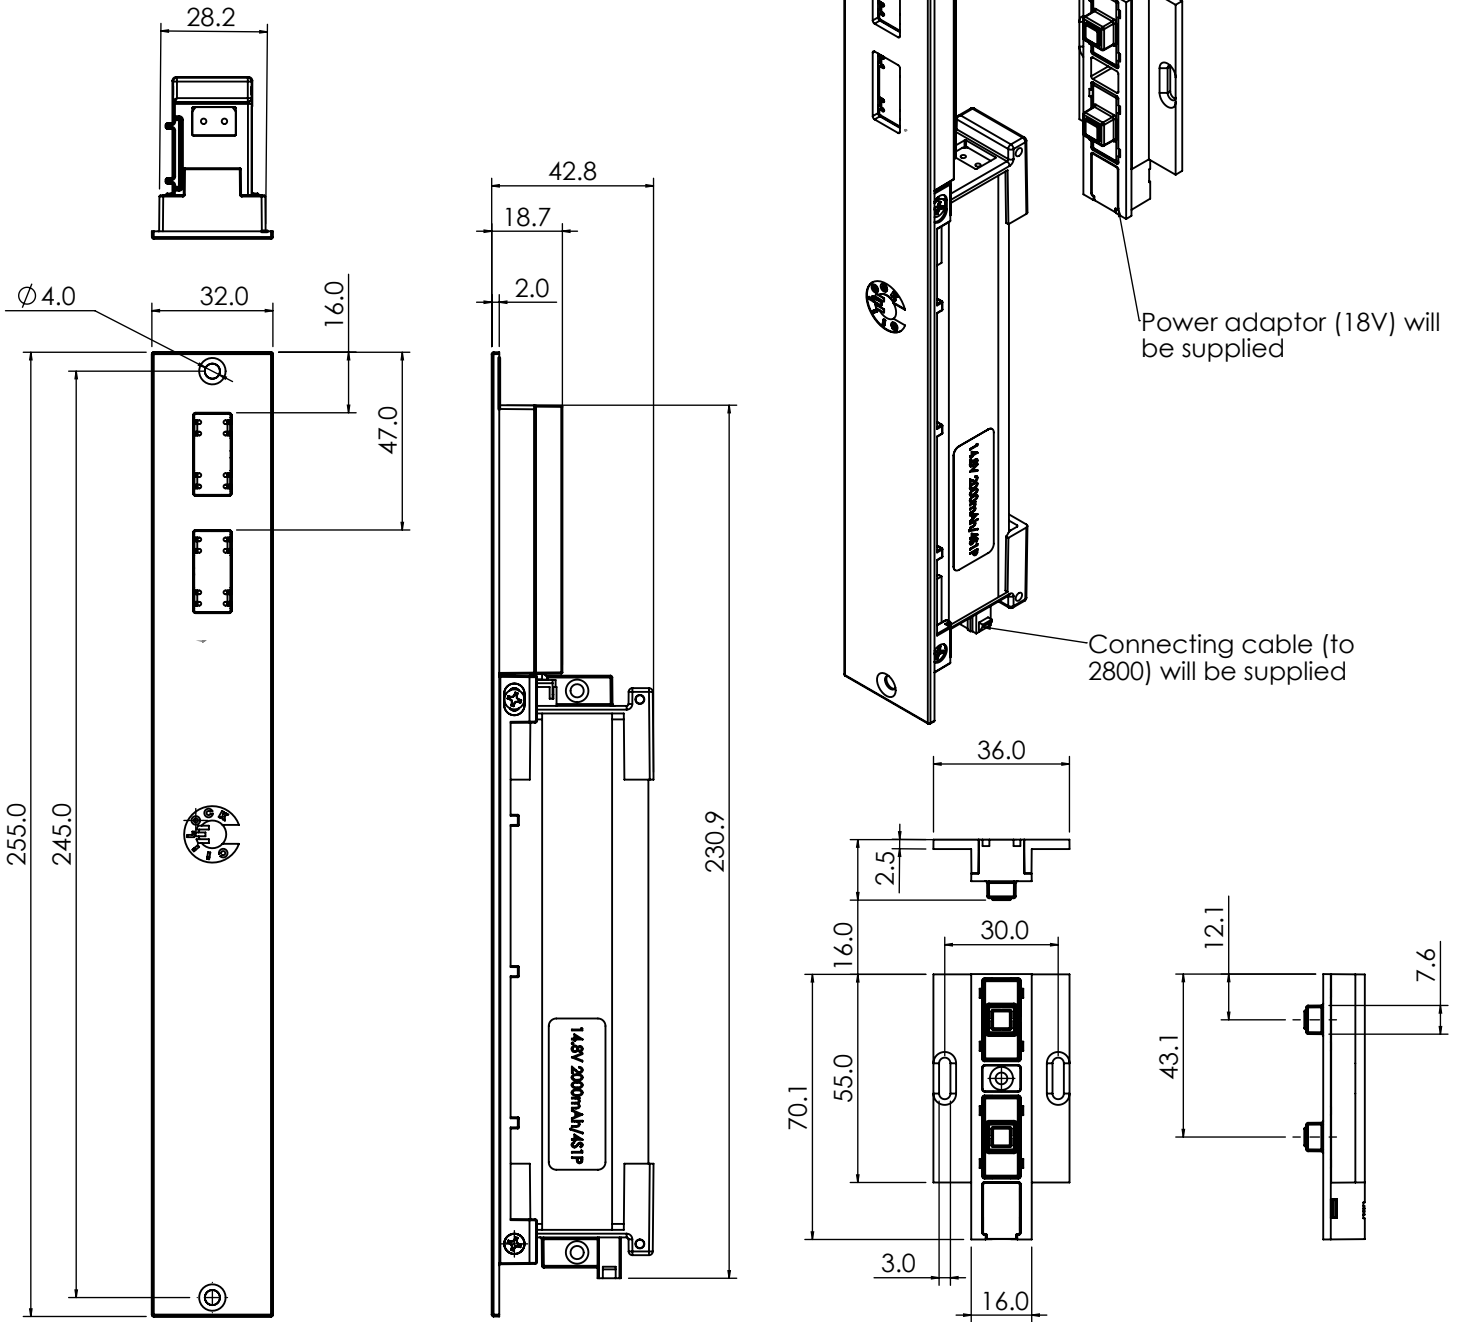

2801

VOLTA Battery and Charger Unit

VOLTA FAMILY

VOLTA ROLLER	8800
VOLTA CONTROL BOX	2800
VOLTA POWER UNIT	2801
VOLTA HANDLE ADAPTOR	5801

Battery Warranty.

All rechargeable batteries have a limited lifespan and may eventually need to be serviced or recycled. The product battery's lifespan will vary depending on how the device is used as well as the setting of the system.

RELEASE	UNIT	SCALE	DWG STATE	REV.
620119	mm	1:2	C1	OTS01